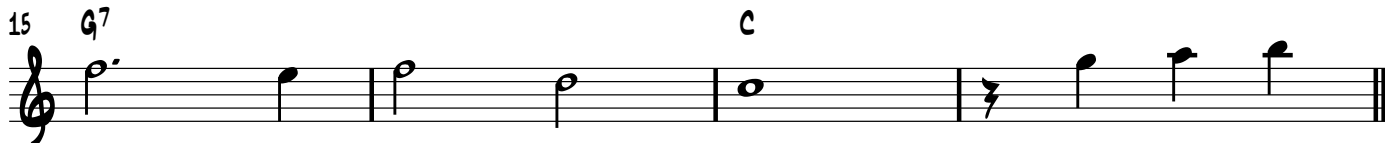

HOME, SWEET HOME

(JERRY DOUGLAS VERSION)

QUITAR/BANJO - MELODY SOUNDS 8/8!

FREELY

NC.

SOLO MELODY SETS TEMPO!

A

B